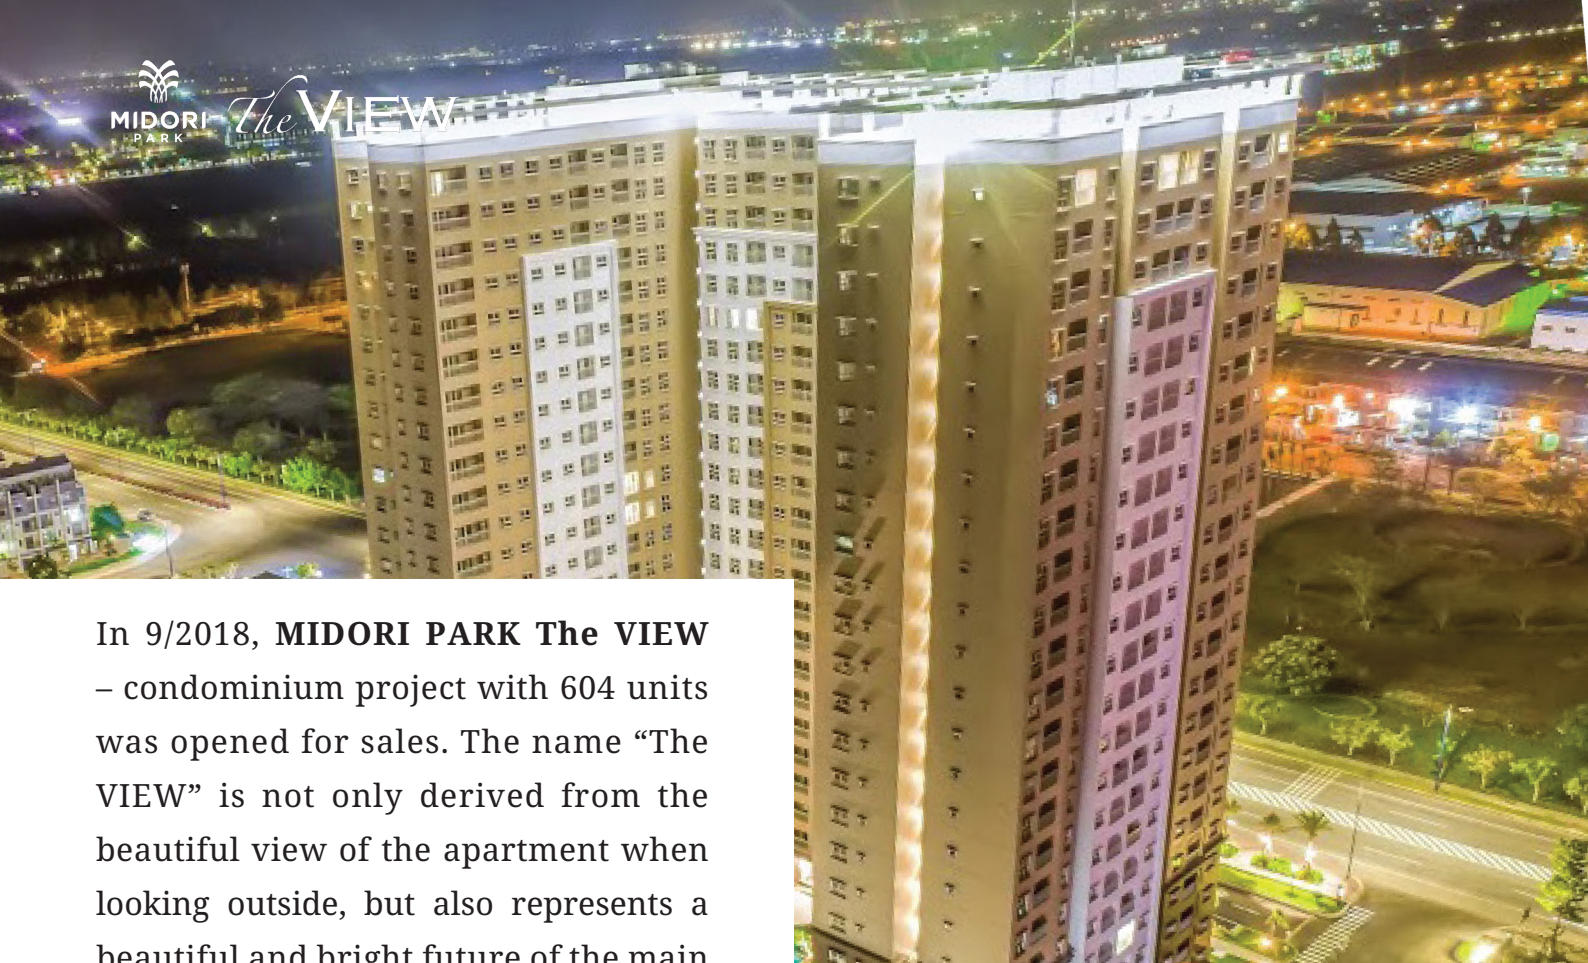

Our Projects

SORA gardens I

SORA gardens II

MIDORI PARK HARUKA

MIDORI PARK The VIEW

MIDORI PARK the GLORY

SORA gardens II

Located at the gateway of Binh Duong New City, SORA gardens is a project that forms the basis of **TOKYU Garden City**. The design concept of this area is "Center of Fun", which is a unique design that makes the best use of the curvaceous beauty.

Residents here can enjoy the magnificent gardens space inside the building and even the lush views of Binh Duong New City. High-quality services and management that incorporate Japanese ideas are also planned, and residents of SORA garden can also enjoy variety of conveniences.

In 9/2018, **MIDORI PARK The VIEW** – condominium project with 604 units was opened for sales. The name “The VIEW” is not only derived from the beautiful view of the apartment when looking outside, but also represents a beautiful and bright future of the main residents who are young families.