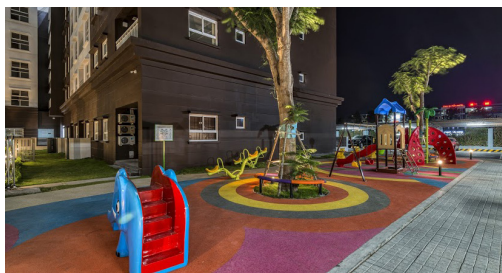

MIDORI PARK The VIEW

“The VIEW” is equipped with swimming pool, sky lounge, high-quality guest room for residents which is a new element in Vietnam, and has a Japanese quality operation system.

MIDORI PARK The GLORY