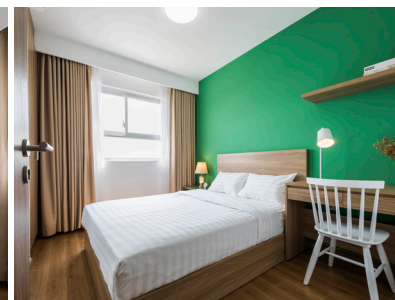

“The VIEW” is equipped with swimming pool, sky lounge, high-quality guest room for residents which is a new element in Vietnam, and has a Japanese quality operation system.