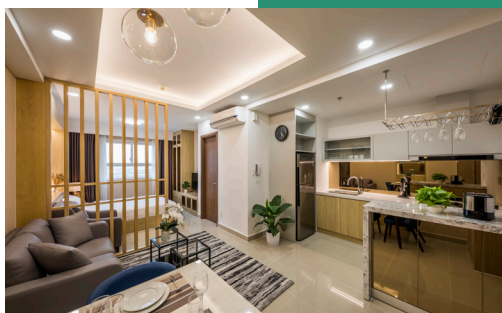

In 9/2018, **MIDORI PARK The VIEW** – condominium project with 604 units was opened for sales. The name “The VIEW” is not only derived from the beautiful view of the apartment when looking outside, but also represents a beautiful and bright future of the main residents who are young families.

MIDORI PARK The VIEW

“The VIEW” is equipped with swimming pool, sky lounge, high-quality guest room for residents which is a new element in Vietnam, and has a Japanese quality operation system.