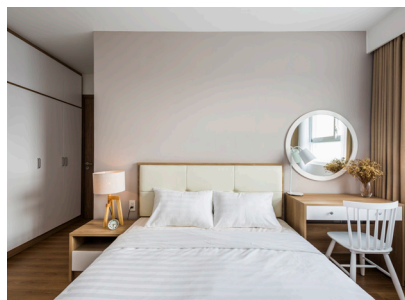

“The VIEW” is equipped with swimming pool, sky lounge, high-quality guest room for residents which is a new element in Vietnam, and has a Japanese quality operation system.