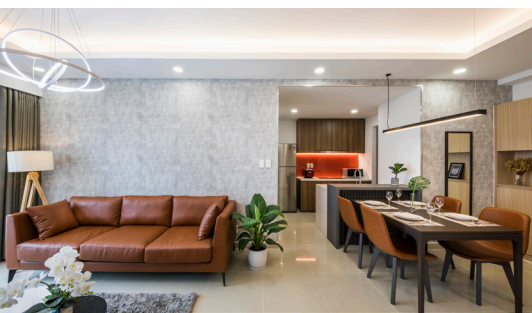

In 9/2018, **MIDORI PARK The VIEW** – condominium project with 604 units was opened for sales. The name “The VIEW” is not only derived from the beautiful view of the apartment when looking outside, but also represents a beautiful and bright future of the main residents who are young families.

MIDORI PARK The VIEW

“The VIEW” is equipped with swimming pool, sky lounge, high-quality guest room for residents which is a new element in Vietnam, and has a Japanese quality operation system.