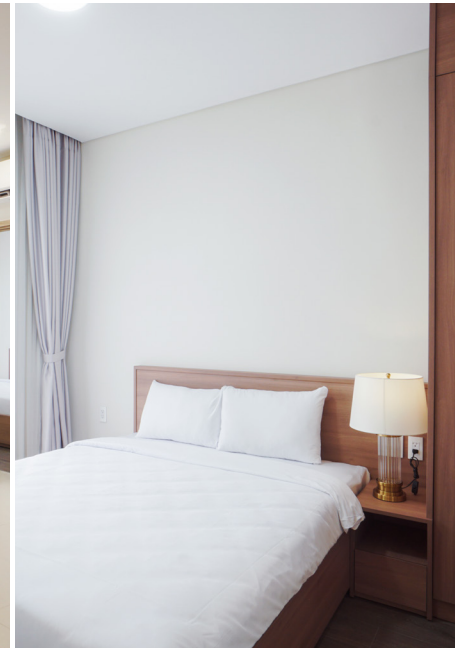

Located at the gateway of Binh Duong New City, SORA gardens is a project that forms the basis of **TOKYU Garden City**. The design concept of this area is "Center of Fun", which is a unique design that makes the best use of the curvaceous beauty.

Residents here can enjoy the magnificent gardens space inside the building and even the lush views of Binh Duong New City. High-quality services and management that incorporate Japanese ideas are also planned, and residents of SORA garden can also enjoy variety of conveniences.