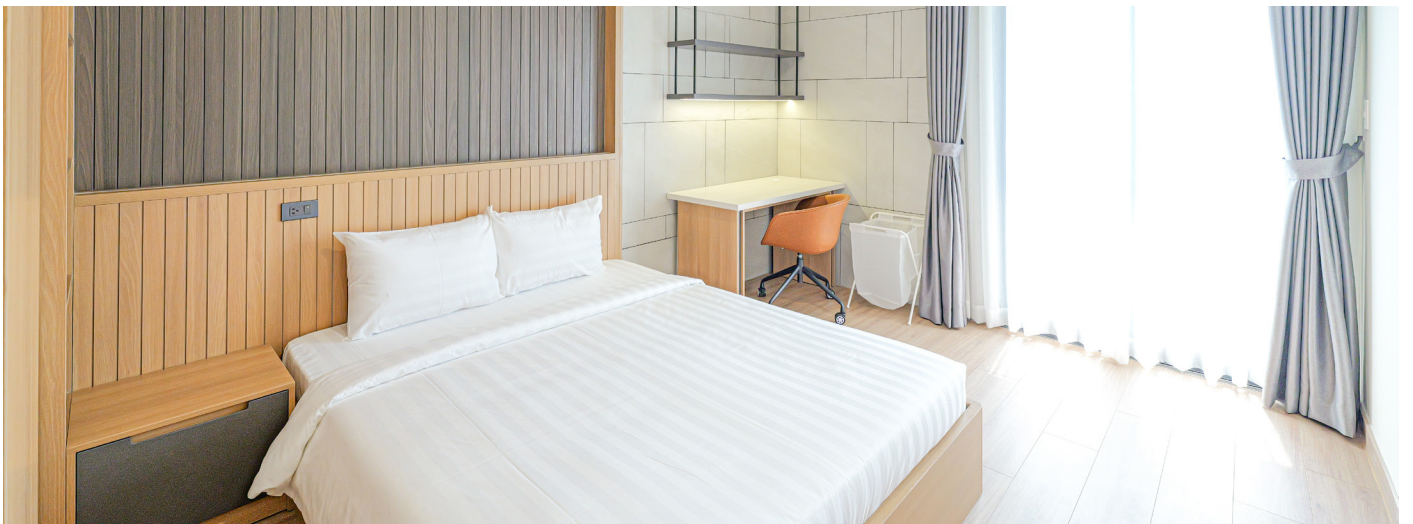

MIDORI PARK The VIEW

“The VIEW” is equipped with swimming pool, sky lounge, high-quality guest room for residents which is a new element in Vietnam, and has a Japanese quality operation system.

MIDORI PARK The GLORY

The Project consists of 24-floor buildings which is around 1,000 high quality apartment units. The project is expected to be completed by spring 2023, followed by handover. With the concept of “Large-scale residence for the upper middle class customers who want to spend relaxing time with their families”, **BECAMEX TOKYU** is developing a building that has “a variety of common facilities” as well as the “elegant design”. Moreover, cloud Wi-Fi system provided by NTT e-Asia Corporation, a member of NTT Group, will be installed in the common facilities, adapting all types of working style. This is the very first apartment in Vietnam that provides a “co-working space” for the residents.

The GLORY serviced apartment offers a unique and flexible living arrangement that combines the comfort of a home with the convenience of hotel-like services. These apartments are fully furnished, equipped with essential amenities and available for both short-term and long-term stays. The appeal of serviced apartments lies in their ability to comfortable workspace to families desiring a spacious and self-sufficient accommodation.